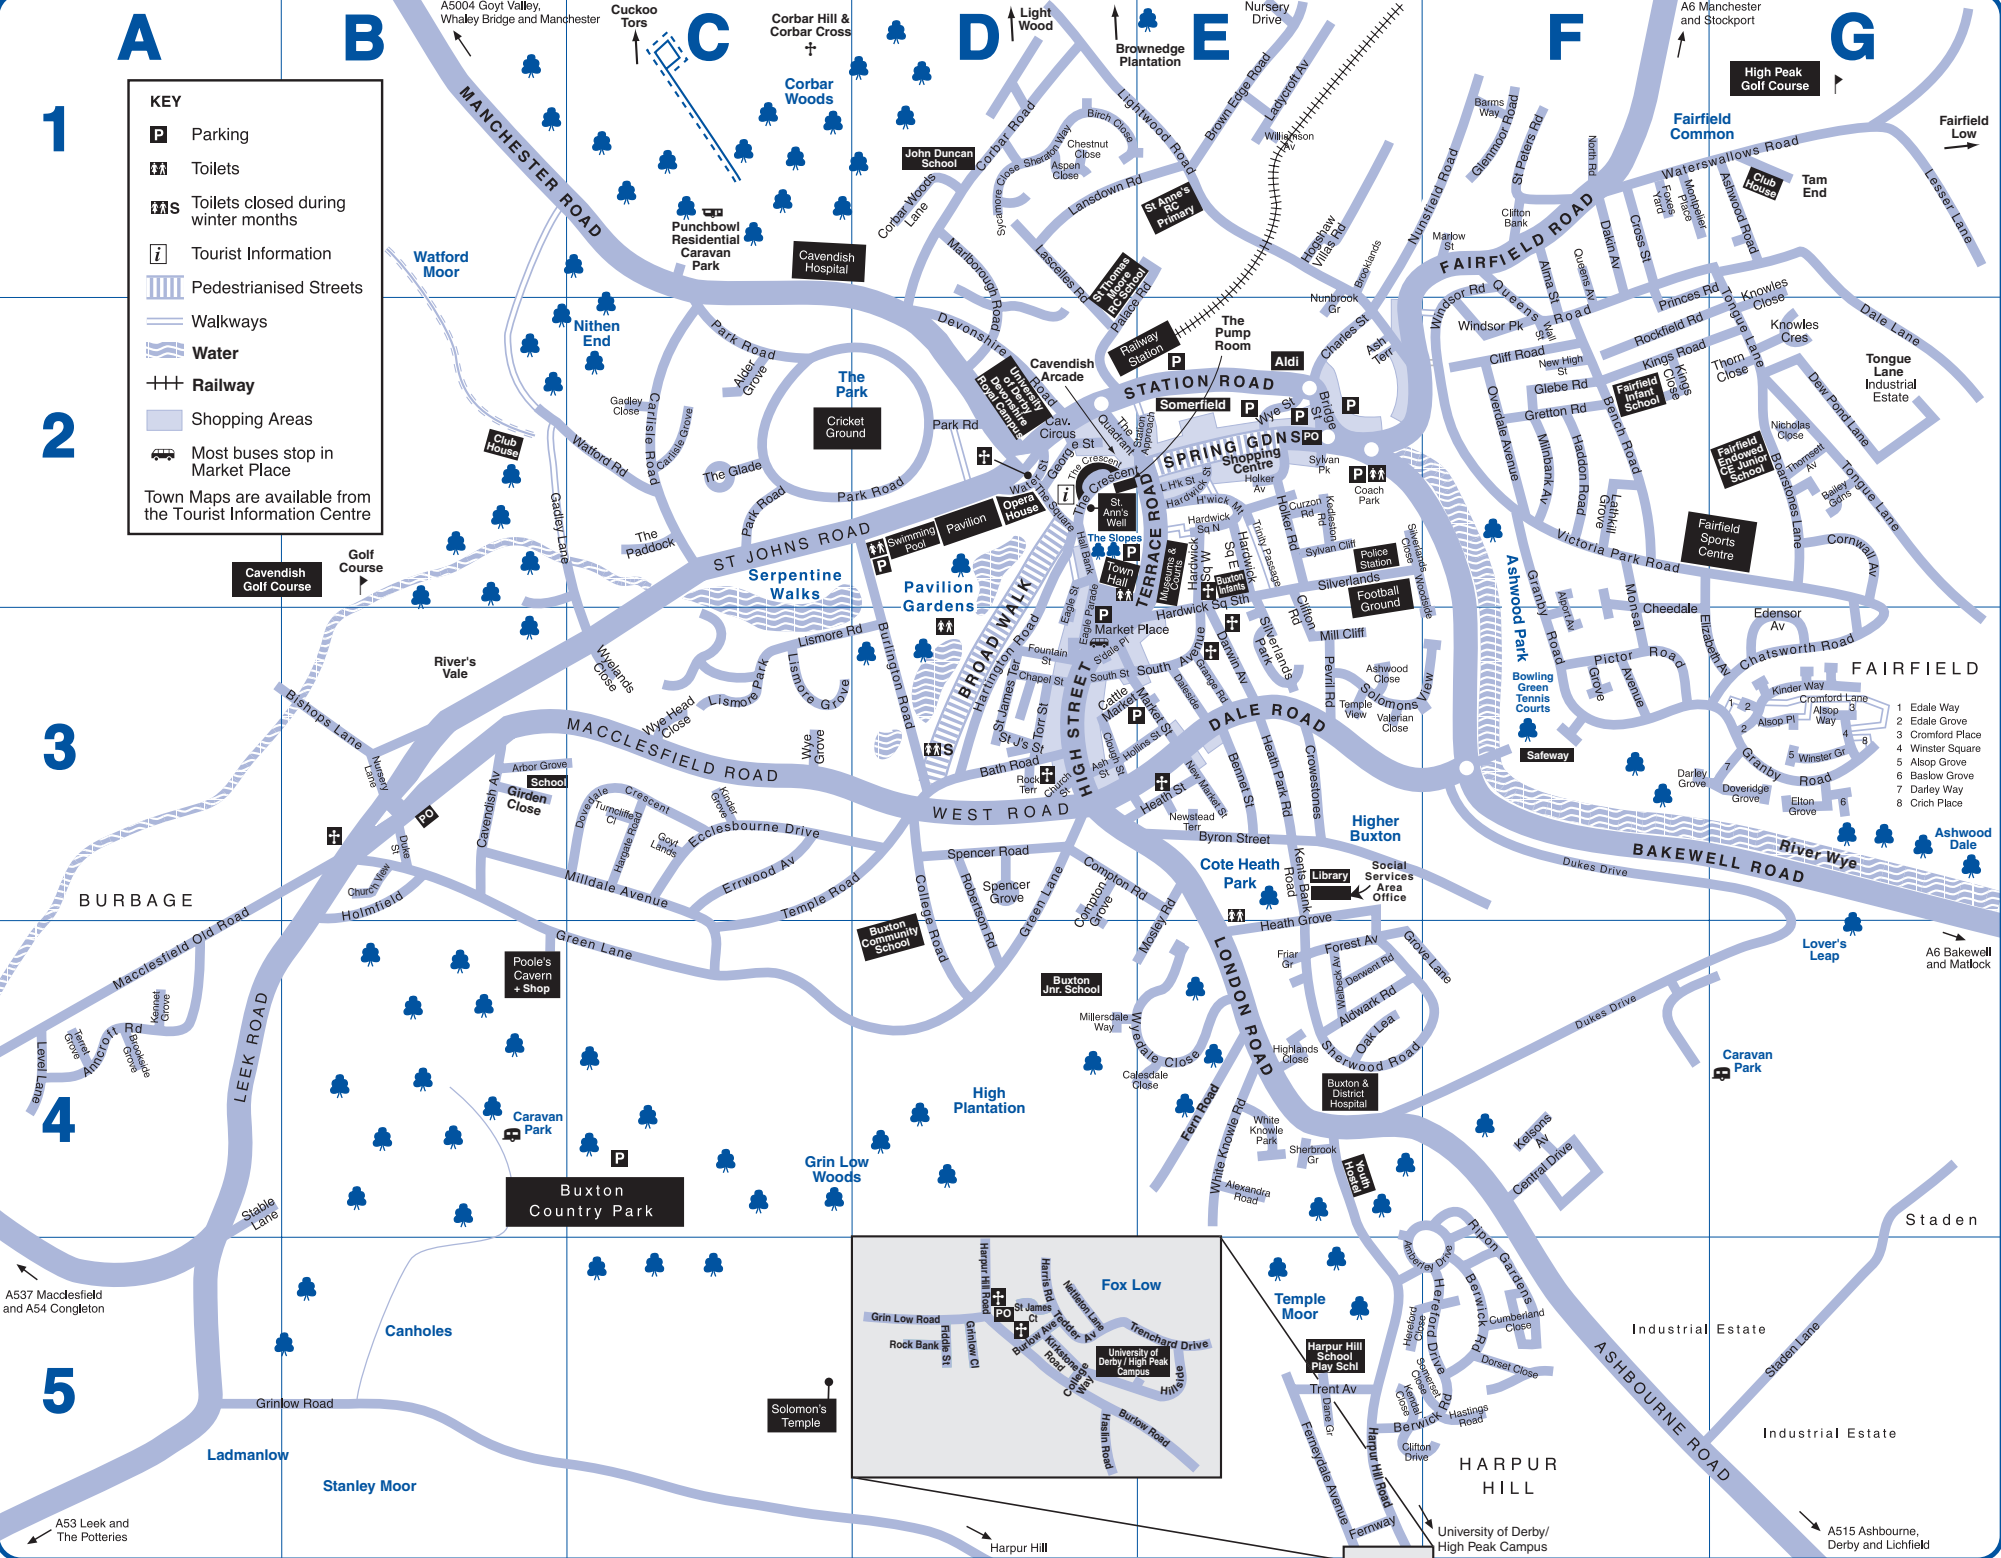

A B C D E F G

1

2

3

4

5

KEY

- Parking
- Toilets
- Toilets closed during winter months
- Tourist Information
- Pedestrianised Streets
- Walkways
- Water
- Railway
- Shopping Areas
- Most buses stop in Market Place

Town Maps are available from the Tourist Information Centre

A537 Macclesfield and A54 Congleton

A53 Leek and The Potteries

A515 Ashbourne, Derby and Lichfield